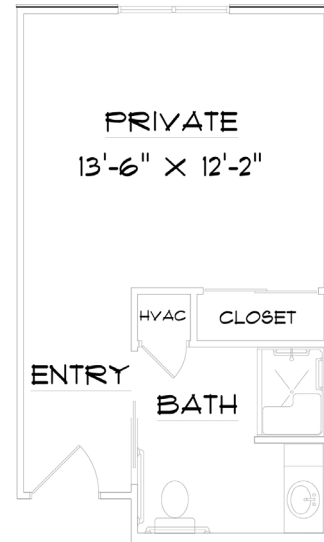

ONE BEDROOM UNIT
APPROX. 530 SQ. FT.

TWO BEDROOM "STANDARD" UNIT
2 BEDROOM / 1 BATHROOM
APPROX. 780 SQ. FT.

TWO BEDROOM "DELUXE" UNIT
2 BEDROOM / 2 BATHROOM
APPROX. 1020 SQ. FT.

Reflections

A MEMORY CARE RESIDENCE

PRIVATE SUITE
APPROX. 415 SQ. FT.

COMPANION SUITE
OR PREMIUM SUITE
APPROX. 415 SQ. FT.