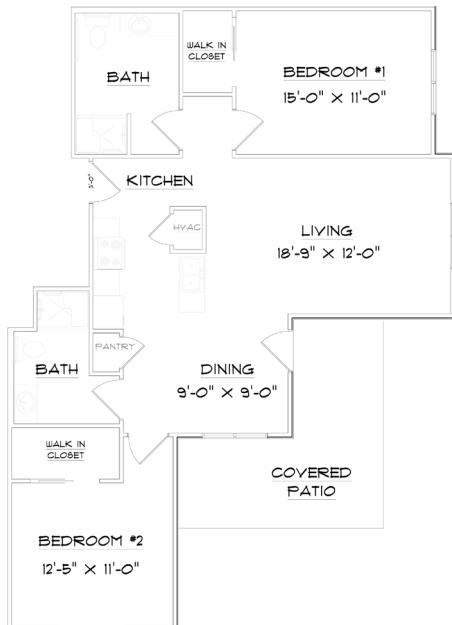

ONE BEDROOM UNIT
APPROX. 530 SQ. FT.

TWO BEDROOM "STANDARD" UNIT
2 BEDROOM / 1 BATHROOM
APPROX. 780 SQ. FT.

TWO BEDROOM "DELUXE" UNIT
2 BEDROOM / 2 BATHROOM
APPROX. 1020 SQ. FT.

Reflections

A MEMORY CARE RESIDENCE

PRIVATE SUITE
APPROX. 415 SQ. FT.

COMPANION SUITE
OR PREMIUM SUITE
APPROX. 415 SQ. FT.